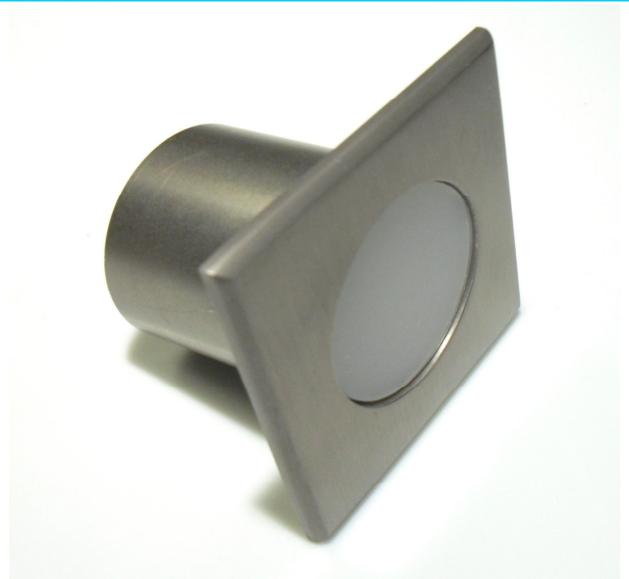

# WT1-Square

## 720 Lumens & RGB High power underwater LED light

The WT1-720 Square light fitting is an extremely elegant and powerful LED light. Designed to replace the old inefficient and hot halogen light.

Form and function combined to enhance modern lighting systems that demand high light output with 100% controllability, near zero heat projection and extreme reliability.

### Mechanical

Case material	Aluminium (6000 series) or 316 stainless steel
Case finish	Anodised (15 thou.) stainless steel effect or to custom finish.
Lens material (main)	3mm Ploy methyl methacrylate (PMMA)
Lena material (top)	3mm Glass
Diameter (overall)	79mm square
Flush fit (rim protrusion )	4mm
Rear	48.5mm diameter 45 length
Lens (top) diameter	45mm (3.5mm thick)
Light aperture	60mm
Weight	220 grams
Rating	IP68